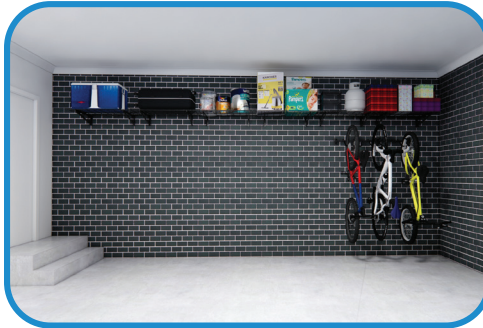

GarageSmart® Direct Series

GarageSmart®'s Direct Series is fixed directly into your timber studs or masonry walls. Our Heavy Duty shelving in particular is a great option if predominately requiring shelving in your garage. Utility & Bike shelf hooks simply click into shelving, storing bikes along with a wide range of household items.

Heavy Duty Shelving

- 305mm deep
- Black
- Holds 100kg per metre

Heavy Duty Shelving

- 610mm deep
- Black
- Holds 100kg per metre

6 Capacity Bike Rack

- Adjustable bike positioning
- Black
- Holds 120kg

Utility & Bike Shelf Hook

- Holds 22kg per hook
- Black
- Ideal for garden tools, leads, step ladders etc.