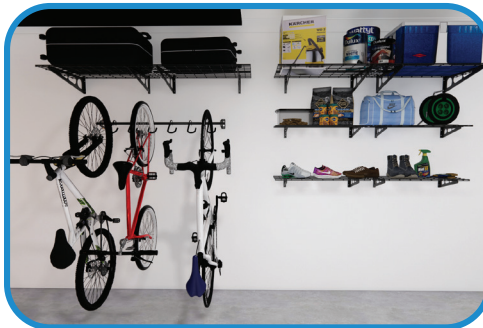

GarageSmart® Direct Series

GarageSmart®'s Direct Series is fixed directly into your timber studs or masonry walls. Our Heavy Duty shelving in particular is a great option if predominately requiring shelving in your garage. Utility & Bike shelf hooks simply click into shelving, storing bikes along with a wide range of household items.

Heavy Duty Shelving

- 305mm deep
- Black
- Holds 100kg per metre

Heavy Duty Shelving

- 610mm deep
- Black
- Holds 100kg per metre

6 Capacity Bike Rack

- Adjustable bike positioning
- Black
- Holds 120kg

Utility & Bike Shelf Hook

- Holds 22kg per hook
- Black
- Ideal for garden tools, leads, step ladders etc.