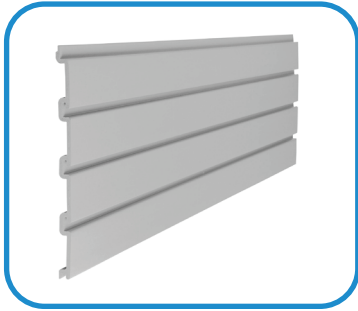

GarageSmart® SmartWall System

GarageSmart® SmartWall provides the backbone for your garage storage solution which enables your baskets, hooks, shelves and accessories to engage easily onto your SmartWall System.

The unique benefit of the **GarageSmart®** SmartWall System is that it provides you with the versatility to organise, reorganise and adjust your garage storage solution as often as you require.

Grey