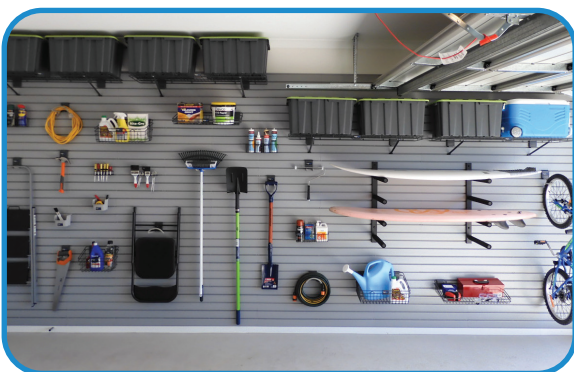

STEP 3: Install Your New System

Your experienced **GarageSmart®** installation field team are fully briefed on your solution prior to their arrival at your home. Your installation is completed professionally and in a timely manner with minimum inconvenience to you. The field team will spend time with you post installation, to assist with helping you store your items away, neat and tidy.