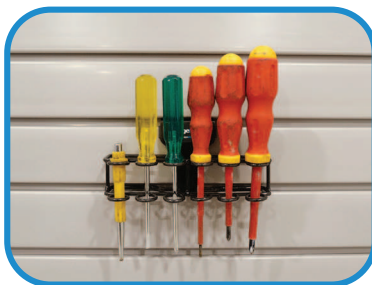

Screwdriver Rack

- Small screwdrivers
- Medium screwdrivers
- Large screwdrivers

Size: 180mm W x 60mm D x 100mm H

Capacity: 3kgs

Colour: Metallic Charcoal

IOPO

Institute of Professional Organisers

GarageSmart® is a member of The Institute of Professional Organisers, the International industry body. Across almost two decades, GarageSmart®'s tailored storage solutions have transformed thousands of cluttered, dysfunctional and unorganised garages.