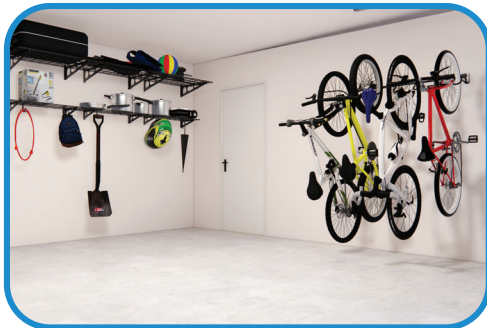

GarageSmart® Direct Series

GarageSmart®'s Direct Series is fixed directly into your timber studs or masonry walls. Our Heavy Duty shelving in particular is a great option if predominately requiring shelving in your garage. Utility & Bike shelf hooks simply click into shelving, storing bikes along with a wide range of household items.

Heavy Duty Shelving

- 305mm deep
- Black
- Holds 100kg per metre

Heavy Duty Shelving

- 610mm deep
- Black
- Holds 100kg per metre

6 Capacity Bike Rack

- Adjustable bike positioning
- Black
- Holds 120kg

Utility & Bike Shelf Hook

- Holds 22kg per hook
- Black
- Ideal for garden tools, leads, step ladders etc.