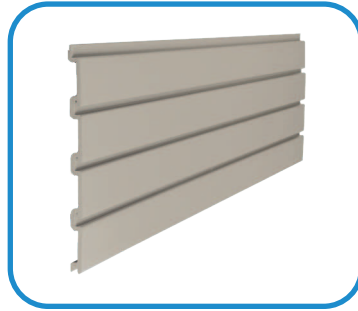

Taupe

SmartWall

- Strong and durable
- Easy to clean and maintain
- Installs onto all common wall substrates

GarageSmart® Shelves