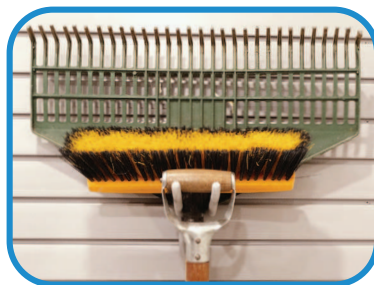

Large Double Hook

- Brooms
- Rakes
- Shovels

Size: 70mm W x 220mm D x 110mm H

Capacity: 22kgs

Colour: Metallic Charcoal